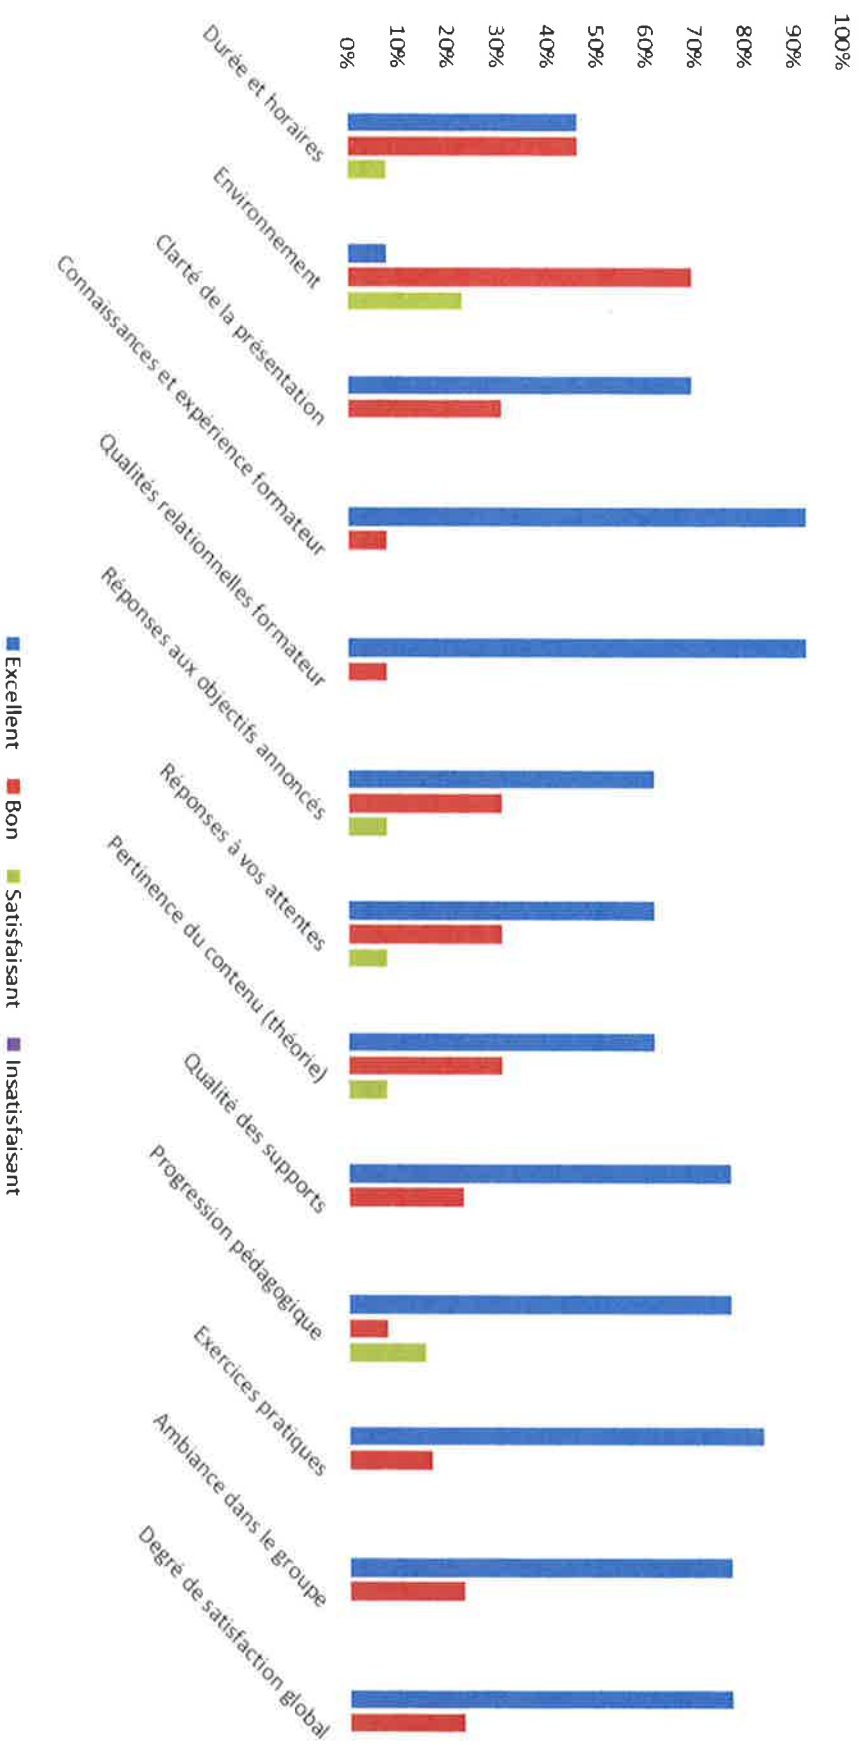

## Bilan satisfaction FORMATION ETP 1er semestre 2021

## Bilan satisfaction FORMATION ETP 2nd SEMESTRE 2021

120%